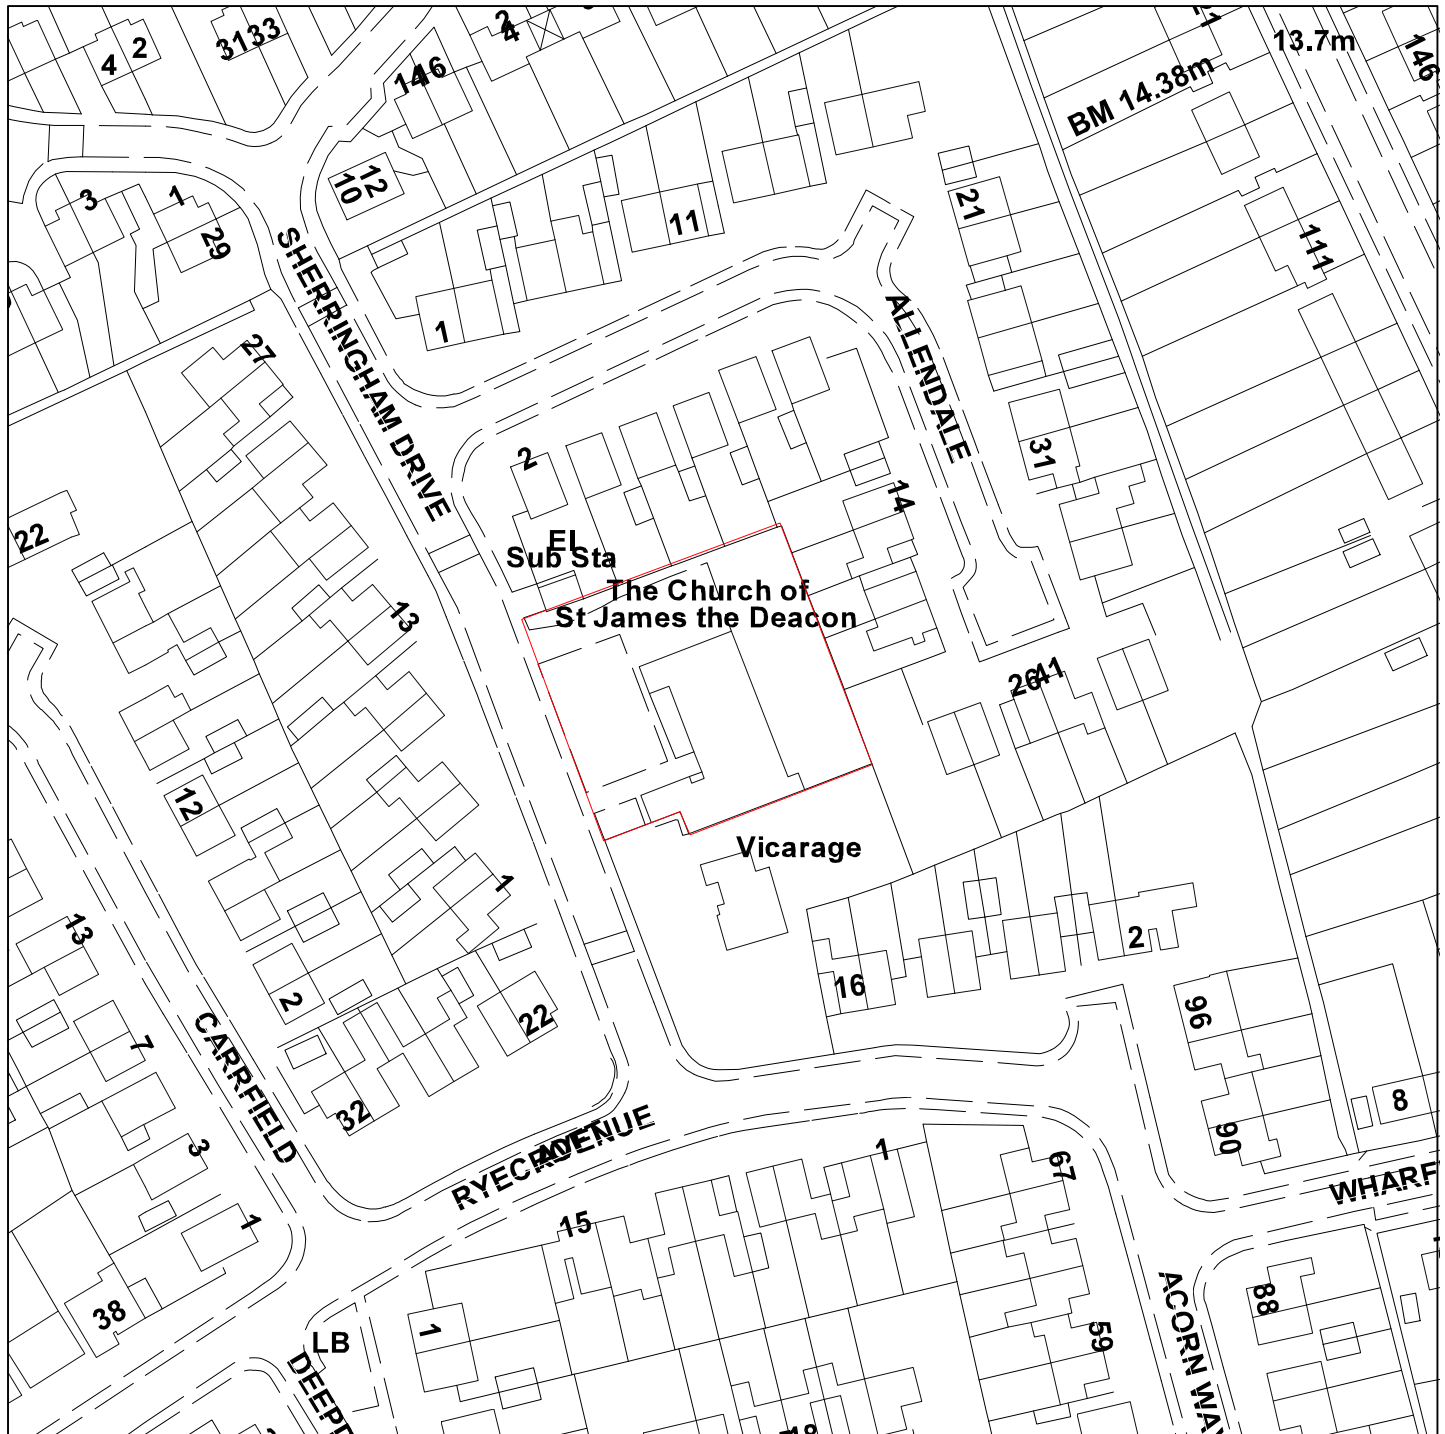

08/01305/FUL

Church of St James the Deacon, Sherringham Drive

GIS by ESRI (UK)

Scale : 1:1250

Reproduced from the Ordnance Survey map with the permission of the Controller of Her Majesty's Stationery Office © Crown Copyright 2000.

Unauthorised reproduction infringes Crown Copyright and may lead to prosecution or civil proceedings.

Produced using ESRI (UK)'s MapExplorer 2.0 - <http://www.esriuk.com>

Organisation	Not Set
Department	Not Set
Comments	Application Site
Date	07 July 2008
SLA Number	Not Set